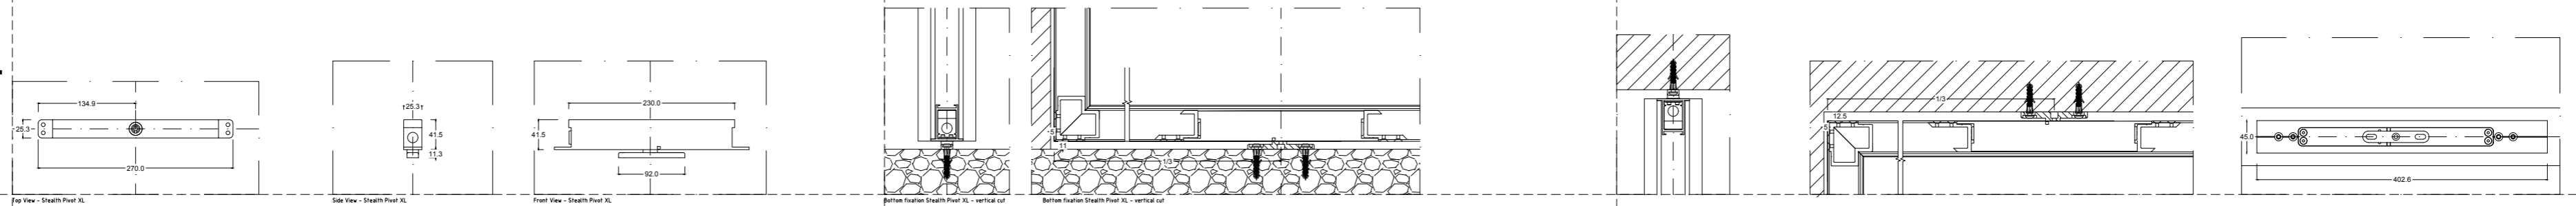

Stealth pivot XL
1/2

Stealth pivot XL
1/3

Stealth pivot
178

Stealth pivot
80

pivot

floor mounting plate

ceiling plate