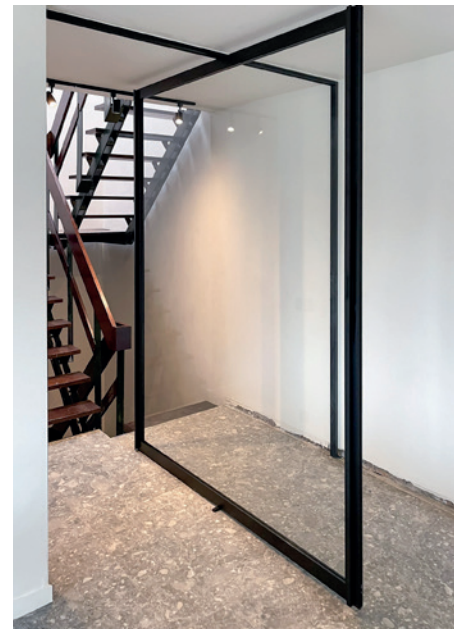

ANYDESIGN steel look (6930) - pivot
BKO black | standard clear | UGP VH

2200 x 1800 mm	€ 2775,-
2600 x 1800 mm	€ 3025,-
3050 x 2000 mm	€ 3300,-