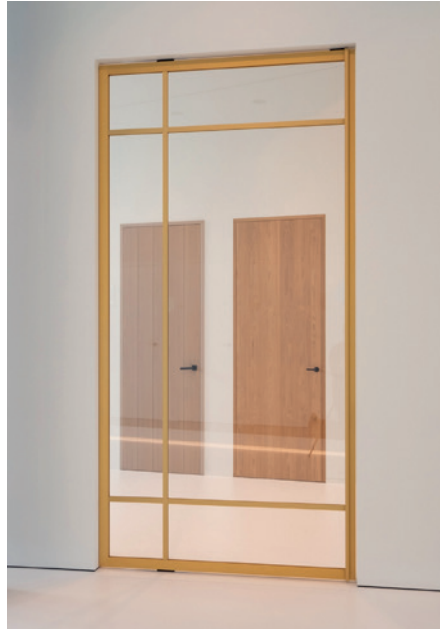

ANYDESIGN steel look (5730) - pivot
FAW black | standard clear | DG.10 1130

2200 x 900 mm	€ 1775,-
2600 x 1100 mm	€ 2100,-
3050 x 1500 mm	€ 2775,-

ANYDESIGN steel look (5730) - pivot
FAW gold | standard clear | UGP VH | grid