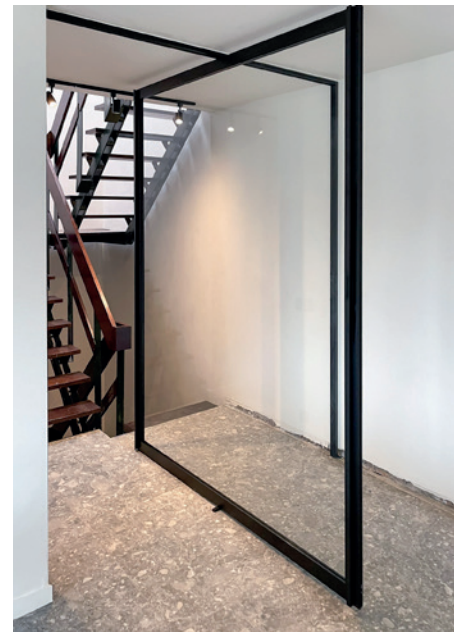

ANYDESIGN steel look (5730) - pivot

FAW black | standard clear | DG.10 1130

2200 x 900 mm	€ 1775,-
2600 x 1100 mm	€ 2100,-
3050 x 1500 mm	€ 2775,-

ANYDESIGN steel look (5730) - pivot

FAW gold | standard clear | UGP VH | grid

ANYDESIGN steel look (6930) - swing

BKO black | standard clear | DG.10 1130 | grid

2200 x 1800 mm	€ 4350,-
2600 x 1800 mm	€ 4650,-
3050 x 2000 mm	€ 5000,-

ANYDESIGN steel look (6930) - swing + fix

BKO black | standard clear | DG.10 1130

2200 x 1400 mm	€ 2325,-
2600 x 1400 mm	€ 2625,-
3050 x 1400 mm	€ 2800,-

ANYDESIGN steel look (6930) - pivot

BKO black | standard clear | UGP VH

2200 x 1800 mm	€ 2775,-
2600 x 1800 mm	€ 3025,-
3050 x 2000 mm	€ 3300,-

ANYDESIGN steel look (6930) - swing

BKO black | standard clear | DG.10 1130

2200 x 900 mm	€ 1775,-
2600 x 1100 mm	€ 2100,-
3050 x 1100 mm	€ 2300,-

ANYDESIGN steel look (6930) - swing

BKO bronze | standard clear | DG.10 1130