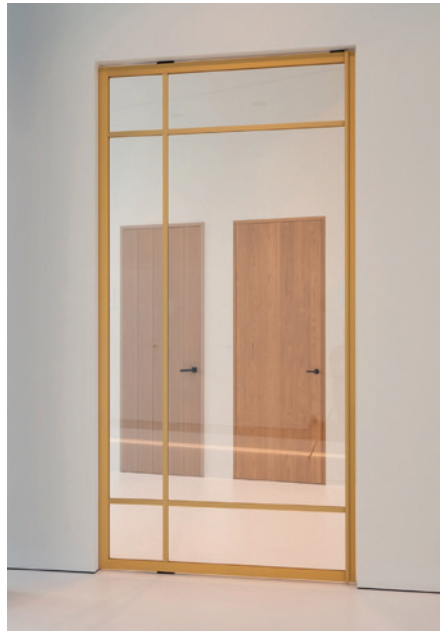

ANYDESIGN steel look (5730) - pivot

FAW black | standard clear | DG.10 1130

2200 x 900 mm	€ 1775,-
2600 x 1100 mm	€ 2100,-
3050 x 1500 mm	€ 2775,-

ANYDESIGN steel look (5730) - pivot

FAW gold | standard clear | UGP VH | grid