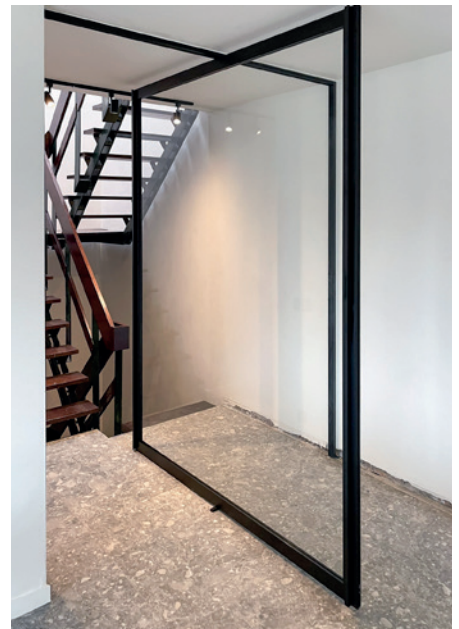

ANYDESIGN steel look (6930) - pivot
BKO black | standard clear | UGP VH

2200 x 1800 mm	€ 2775,-
2600 x 1800 mm	€ 3025,-
3050 x 2000 mm	€ 3300,-