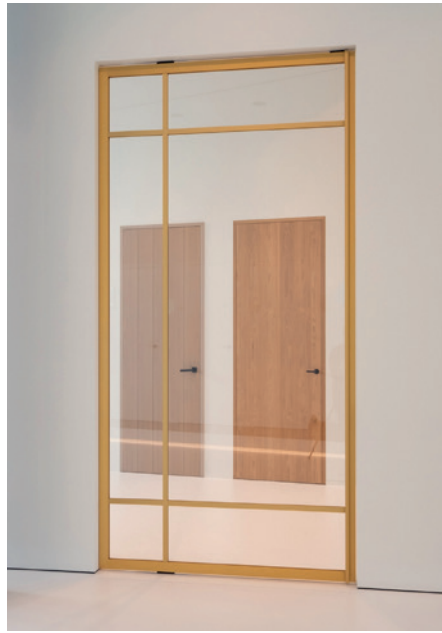

ANYDESIGN steel look (5730) - pivot
FAW black | standard clear | DG.10 1130

2200 x 900 mm	€ 1775,-
2600 x 1100 mm	€ 2100,-
3050 x 1500 mm	€ 2775,-

ANYDESIGN steel look (5730) - pivot
FAW gold | standard clear | UGP VH | grid