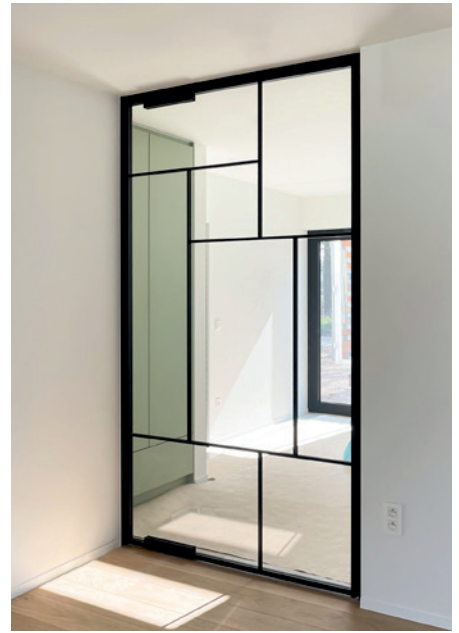

ANYDESIGN Mini-Max - pivot
BKO black | standard clear | UGP VH | grid

2200 x 1100 mm	€ 2875,-
2600 x 1250 mm	€ 3250,-
3050 x 1500 mm	€ 3725,-